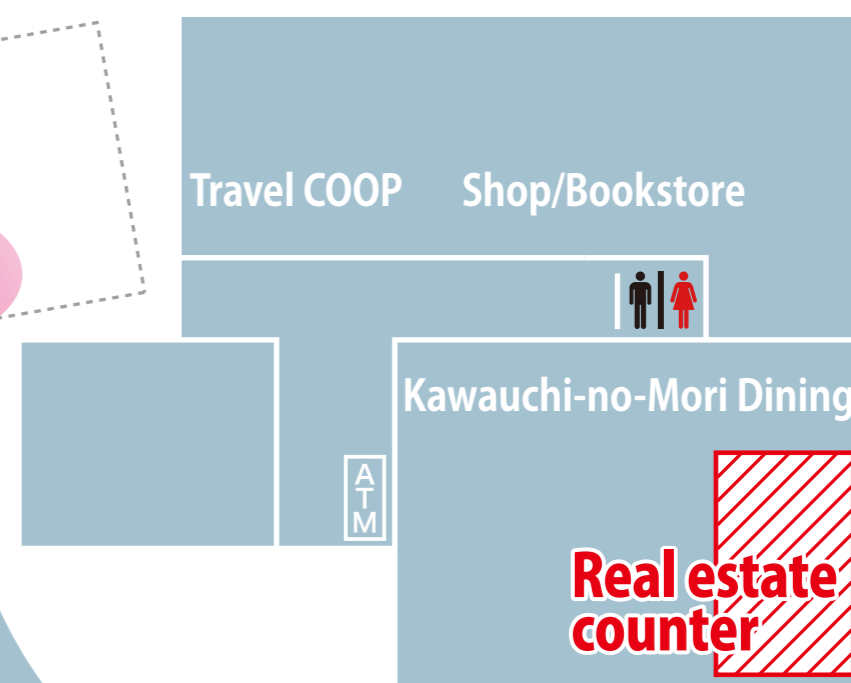

Between-class  
appointments available!

Discounted agency  
fees for Univ.  
Co-op members!

Safe & secure housing  
for Tohoku University  
student!

■ **Hours:** (Acceptance of the preliminary inspection until 15:00)

**10:30 - 17:00**