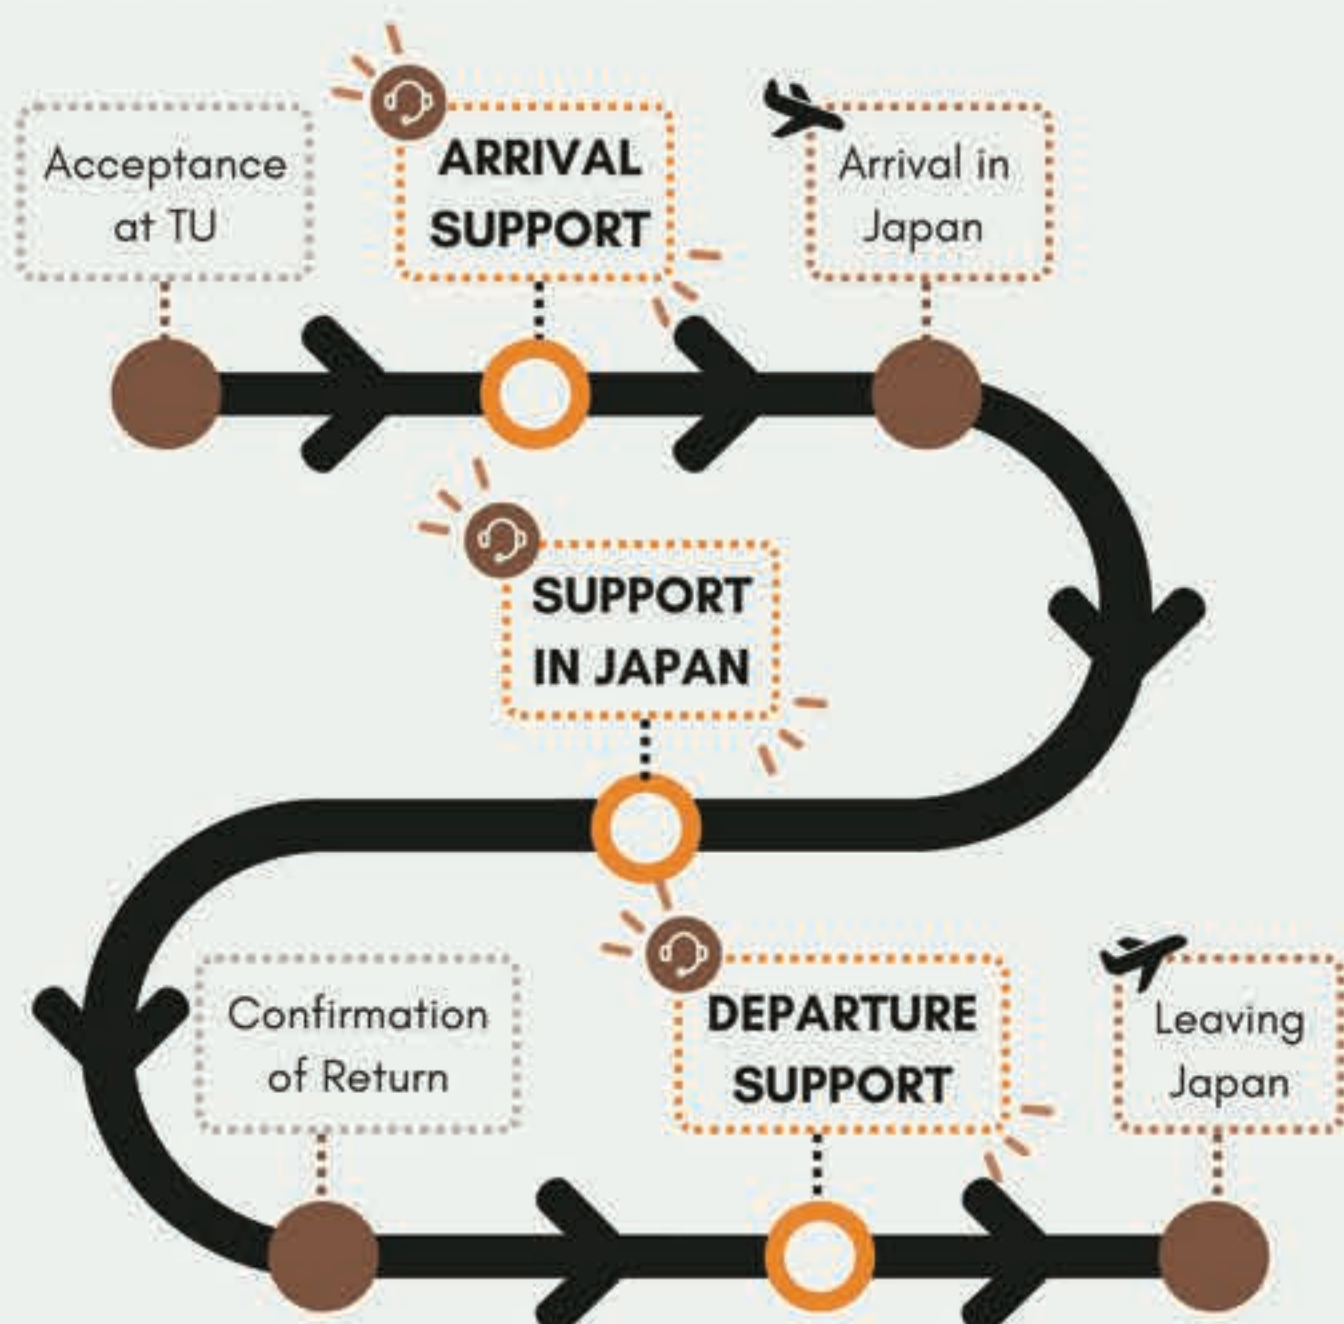

INTERNATIONAL SUPPORT CENTER

Providing support and assistance for
Tohoku University's international community

*We assist newcomers,
residents, and those
planning to leave Japan.*

ARRIVAL-TO-DEPARTURE SUPPORT SERVICES

At the International Support Center we provide comprehensive **arrival-to-departure support** services for **Tohoku University's international researchers and students** to ensure a worry-free transition to their new life in Japan.